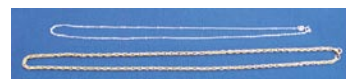

LWML Product Depot

Praise Pin

Each pin is individually made. 1-1/2" x 2"

31040 $14.00

A Woman's Praying Heart: A collection of prayers by women for women

#23200

$2.75 each;
50 for $125.00;
100 for $200.00

NEW! Lavender Lamb

Soft and cuddly! Our new Lavender Lamb has a lavender-scented, flaxseed-stuffed, removable insert that may be warmed in a microwave for 30 seconds for a warm, fragrant hug. Approximate size: 8 1/2 x 12 inches.

#10018 $22.00

Prayers and Devotions for Women

Hear My Voice, Oh Lord: Devotions on the Psalms

#20760 $2.50 each;
10 for $22.50;
100 for $200

Suede, soft purple jacket

A must for Spring events!

S,M,L,XL,1X,2X,3X,4X

#10076 $45.00

LWML White Pinpoint Oxford

Has a white stitched LWML logo.

S,M,L,XL,1X,2X,3X

#10078

$28.00

Free! ** With each order of $5.00 or more, receive a free assortment of 10 Tender Touches cards.

Gift Ideas for those Special Occasions

LWML Liquid Glass Cross

Handcrafted by a local glass artist. Chain may be purchased separately.

Approximate size: 1 3/8" wide.

#31005 $22.00
#31002 Silver tone chain 20" $10.00
#31001 Gold tone chain 24" $10.00

NEW! Beaded Bookmarks and Bookmark Kits

Perfect for your district conventions and zone and society gatherings. Assemble them at your gatherings, or as a project for local shut-ins, gifts, or just for fun!

#15431 Assembled: $5.00;
12 for $42 ($3.50 each);
120 for $360 ($3.00 each)

#15432 Unassembled: $2.00;
12 for $21 ($1.75 each);
120 for $180 ($1.50 each)

NEW! Purple crystal-cased 128 MB Flash Drive

For your LWML projects! Great for adults and teens.

#16599 $13.00

NEW! LWML Coasters

The new drinking stones that absorb liquid!

#10056 4/$12

Sweet Deals For Teens

Hobo purse

Khaki color
#50003 **1/2 price**

— now only
$7.50

Toe Ring

#50065 small, medium, large $2.50

Teen Charm for Necklace